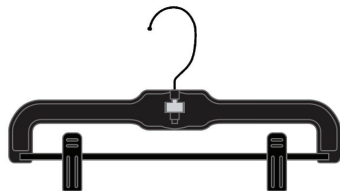

5131 14" Swivel Hook, Plastic Clips (PS/PP) / Metal Black