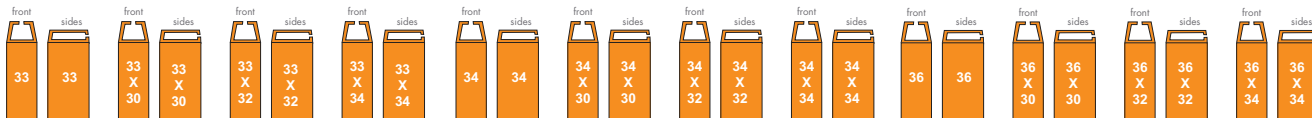

MAINETTI
SHAPING FASHION

CHILDREN

TOPS	ITEM NO.	DESCRIPTION	MATERIAL / HOOK	COLOR
	LB-495	10" Top, No Logo	(PP) / Plastic	Natural
	LB-496	12" Top, No Logo	(PP) / Plastic	Natural
	LB-489	14" Top, No Logo	(PP) / Plastic	Natural
	LB-472	15" Top, No Logo	(PP) / Plastic	Natural
	LB-217	12" Top Heavy, No Logo	(PP) / Plastic	Natural
	LB-210	15" Top Heavy, No Logo	(PP) / Plastic	Natural
BOTTOMS	ITEM NO.	DESCRIPTION	MATERIAL / HOOK	COLOR
	LB-1004	8" Bottom, No Logo	(PP) / Plastic	Natural
	LB-1001	10" Bottom, No Logo	(PP) / Plastic	Natural
	LB-1002	12" Bottom, No Logo	(PP) / Plastic	Natural
	LB-1104	8" Bottom, No Logo	(PP) / Plastic	Natural
	LB-1100	10" Bottom, No Logo	(PP) / Plastic	Natural
	SETS	ITEM NO.	DESCRIPTION	MATERIAL / HOOK
	LB-410	10" Set with 4" Drop, No Logo	(PP) / Plastic	Natural
	LB-420	10" Set with 7" Drop, No Logo	(PP) / Plastic	Natural
	LB-429	12" Set with 4" Drop, No Logo	(PP) / Plastic	Natural
	LB-422	12" Set with 7" Drop, No Logo	(PP) / Plastic	Natural
	LB-425	15" Set with 7" Drop, No Logo	(PP) / Plastic	Natural
	LB-4653	8.5" 3 pc Set, No Logo	(PP) / Plastic	Natural
		LB-4654	8.5" 4 pc Set, No Logo	(PP) / Plastic
		LB-4655	8.5" 5 pc Set, No Logo	(PP) / Plastic

MAINETTI
SHAPING FASHION

ADULT SIZERS

WOMEN

TOPS
2 Sided Sizer
Color: PMS 172C

BOTTOMS
3 Sided Sizer
Color: PMS 172C

MEN

TOPS
2 Sided Sizer
Color: PMS 172C

TOPS
3 Sided Sizer
Color: PMS 172C

BOTTOMS
3 Sided Sizer
Color: PMS 172C

CHILDREN SIZERS

BABY

3 Sided Sizer
Color: PMS 172C

TODDLER

2 Sided Sizer
Color: PMS 172C

KIDS

3 Sided Sizer
Color: PMS 172C

2 Sided Sizer
Color: PMS 172C