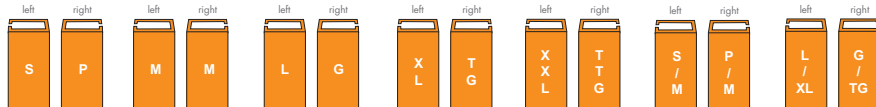

MAINETTI
SHAPING FASHION

CHILDREN

TOPS	ITEM NO.	DESCRIPTION	MATERIAL / HOOK	COLOR
	LB-495	10" Top, No Logo	(PP) / Plastic	Natural
	LB-496	12" Top, No Logo	(PP) / Plastic	Natural
	LB-489	14" Top, No Logo	(PP) / Plastic	Natural
	LB-472	15" Top, No Logo	(PP) / Plastic	Natural
	LB-217	12" Top Heavy, No Logo	(PP) / Plastic	Natural
	LB-210	15" Top Heavy, No Logo	(PP) / Plastic	Natural
BOTTOMS	ITEM NO.	DESCRIPTION	MATERIAL / HOOK	COLOR
	LB-1004	8" Bottom, No Logo	(PP) / Plastic	Natural
	LB-1001	10" Bottom, No Logo	(PP) / Plastic	Natural
	LB-1002	12" Bottom, No Logo	(PP) / Plastic	Natural
	LB-1104	8" Bottom, No Logo	(PP) / Plastic	Natural
	LB-1100	10" Bottom, No Logo	(PP) / Plastic	Natural
	SETS	ITEM NO.	DESCRIPTION	MATERIAL / HOOK
	LB-410	10" Set with 4" Drop, No Logo	(PP) / Plastic	Natural
	LB-420	10" Set with 7" Drop, No Logo	(PP) / Plastic	Natural
	LB-429	12" Set with 4" Drop, No Logo	(PP) / Plastic	Natural
	LB-422	12" Set with 7" Drop, No Logo	(PP) / Plastic	Natural
	LB-425	15" Set with 7" Drop, No Logo	(PP) / Plastic	Natural
	LB-4653	8.5" 3 pc Set, No Logo	(PP) / Plastic	Natural
		LB-4654	8.5" 4 pc Set, No Logo	(PP) / Plastic
		LB-4655	8.5" 5 pc Set, No Logo	(PP) / Plastic

MAINETTI
SHAPING FASHION

ADULT SIZERS

WOMEN

TOPS
2 Sided Sizer
Color: PMS 172C

BOTTOMS
3 Sided Sizer
Color: PMS 172C

MEN

TOPS
2 Sided Sizer
Color: PMS 172C

TOPS
3 Sided Sizer
Color: PMS 172C

BOTTOMS
3 Sided Sizer
Color: PMS 172C

CHILDREN SIZERS

BABY

3 Sided Sizer
Color: PMS 172C

TODDLER

2 Sided Sizer
Color: PMS 172C

KIDS

3 Sided Sizer
Color: PMS 172C