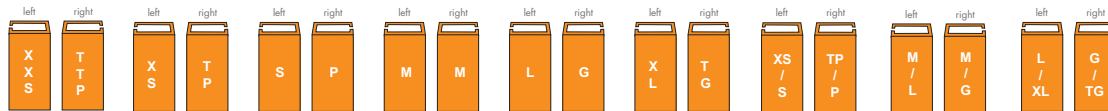

MAINETTI
SHAPING FASHION

CHILDREN

TOPS	ITEM NO.	DESCRIPTION	MATERIAL / HOOK	COLOR
	LB-495	10" Top, No Logo	(PP) / Plastic	Natural
	LB-496	12" Top, No Logo	(PP) / Plastic	Natural
	LB-489	14" Top, No Logo	(PP) / Plastic	Natural
	LB-472	15" Top, No Logo	(PP) / Plastic	Natural
	LB-217	12" Top Heavy, No Logo	(PP) / Plastic	Natural
	LB-210	15" Top Heavy, No Logo	(PP) / Plastic	Natural
BOTTOMS	ITEM NO.	DESCRIPTION	MATERIAL / HOOK	COLOR
	LB-1004	8" Bottom, No Logo	(PP) / Plastic	Natural
	LB-1001	10" Bottom, No Logo	(PP) / Plastic	Natural
	LB-1002	12" Bottom, No Logo	(PP) / Plastic	Natural
	LB-1104	8" Bottom, No Logo	(PP) / Plastic	Natural
	LB-1100	10" Bottom, No Logo	(PP) / Plastic	Natural
	SETS	ITEM NO.	DESCRIPTION	MATERIAL / HOOK
	LB-410	10" Set with 4" Drop, No Logo	(PP) / Plastic	Natural
	LB-420	10" Set with 7" Drop, No Logo	(PP) / Plastic	Natural
	LB-429	12" Set with 4" Drop, No Logo	(PP) / Plastic	Natural
	LB-422	12" Set with 7" Drop, No Logo	(PP) / Plastic	Natural
	LB-425	15" Set with 7" Drop, No Logo	(PP) / Plastic	Natural
	LB-4653	8.5" 3 pc Set, No Logo	(PP) / Plastic	Natural
		LB-4654	8.5" 4 pc Set, No Logo	(PP) / Plastic
		LB-4655	8.5" 5 pc Set, No Logo	(PP) / Plastic

MAINETTI
SHAPING FASHION

ADULT SIZERS

WOMEN

TOPS
2 Sided Sizer
Color: PMS 172C

BOTTOMS
3 Sided Sizer
Color: PMS 172C

MEN

TOPS
2 Sided Sizer
Color: PMS 172C

TOPS
3 Sided Sizer
Color: PMS 172C