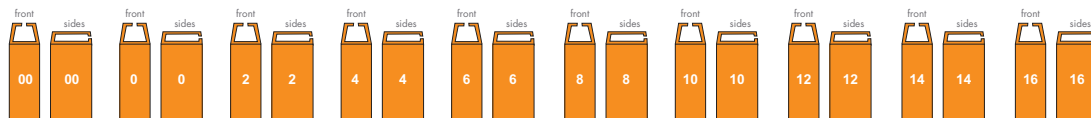

MAINETTI
SHAPING FASHION

CHILDREN

TOPS	ITEM NO.	DESCRIPTION	MATERIAL / HOOK	COLOR
	LB-495	10" Top, No Logo	(PP) / Plastic	Natural
	LB-496	12" Top, No Logo	(PP) / Plastic	Natural
	LB-489	14" Top, No Logo	(PP) / Plastic	Natural
	LB-472	15" Top, No Logo	(PP) / Plastic	Natural
	LB-217	12" Top Heavy, No Logo	(PP) / Plastic	Natural
	LB-210	15" Top Heavy, No Logo	(PP) / Plastic	Natural
BOTTOMS	ITEM NO.	DESCRIPTION	MATERIAL / HOOK	COLOR
	LB-1004	8" Bottom, No Logo	(PP) / Plastic	Natural
	LB-1001	10" Bottom, No Logo	(PP) / Plastic	Natural
	LB-1002	12" Bottom, No Logo	(PP) / Plastic	Natural
	LB-1104	8" Bottom, No Logo	(PP) / Plastic	Natural
	LB-1100	10" Bottom, No Logo	(PP) / Plastic	Natural
	SETS	ITEM NO.	DESCRIPTION	MATERIAL / HOOK
	LB-410	10" Set with 4" Drop, No Logo	(PP) / Plastic	Natural
	LB-420	10" Set with 7" Drop, No Logo	(PP) / Plastic	Natural
	LB-429	12" Set with 4" Drop, No Logo	(PP) / Plastic	Natural
	LB-422	12" Set with 7" Drop, No Logo	(PP) / Plastic	Natural
	LB-425	15" Set with 7" Drop, No Logo	(PP) / Plastic	Natural
	LB-4653	8.5" 3 pc Set, No Logo	(PP) / Plastic	Natural
		LB-4654	8.5" 4 pc Set, No Logo	(PP) / Plastic
		LB-4655	8.5" 5 pc Set, No Logo	(PP) / Plastic

MAINETTI
SHAPING FASHION

ADULT SIZERS

WOMEN

TOPS
2 Sided Sizer
Color: PMS 172C

BOTTOMS
3 Sided Sizer
Color: PMS 172C

MEN

TOPS
2 Sided Sizer
Color: PMS 172C

TOPS
3 Sided Sizer
Color: PMS 172C

BOTTOMS
3 Sided Sizer
Color: PMS 172C

CHILDREN SIZERS

BABY

3 Sided Sizer
Color: PMS 172C

TODDLER

2 Sided Sizer
Color: PMS 172C

KIDS

3 Sided Sizer
Color: PMS 172C