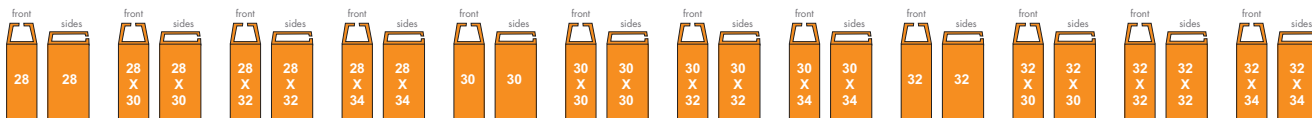

MAINETTI
SHAPING FASHION

CHILDREN

TOPS	ITEM NO.	DESCRIPTION	MATERIAL / HOOK	COLOR
	LB-495	10" Top, No Logo	(PP) / Plastic	Natural
	LB-496	12" Top, No Logo	(PP) / Plastic	Natural
	LB-489	14" Top, No Logo	(PP) / Plastic	Natural
	LB-472	15" Top, No Logo	(PP) / Plastic	Natural
	LB-217	12" Top Heavy, No Logo	(PP) / Plastic	Natural
	LB-210	15" Top Heavy, No Logo	(PP) / Plastic	Natural
BOTTOMS	ITEM NO.	DESCRIPTION	MATERIAL / HOOK	COLOR
	LB-1004	8" Bottom, No Logo	(PP) / Plastic	Natural
	LB-1001	10" Bottom, No Logo	(PP) / Plastic	Natural
	LB-1002	12" Bottom, No Logo	(PP) / Plastic	Natural
	LB-1104	8" Bottom, No Logo	(PP) / Plastic	Natural
	LB-1100	10" Bottom, No Logo	(PP) / Plastic	Natural
	SETS	ITEM NO.	DESCRIPTION	MATERIAL / HOOK
	LB-410	10" Set with 4" Drop, No Logo	(PP) / Plastic	Natural
	LB-420	10" Set with 7" Drop, No Logo	(PP) / Plastic	Natural
	LB-429	12" Set with 4" Drop, No Logo	(PP) / Plastic	Natural
	LB-422	12" Set with 7" Drop, No Logo	(PP) / Plastic	Natural
	LB-425	15" Set with 7" Drop, No Logo	(PP) / Plastic	Natural
	LB-4653	8.5" 3 pc Set, No Logo	(PP) / Plastic	Natural
		LB-4654	8.5" 4 pc Set, No Logo	(PP) / Plastic
		LB-4655	8.5" 5 pc Set, No Logo	(PP) / Plastic

MAINETTI
SHAPING FASHION

ADULT SIZERS

WOMEN

TOPS
2 Sided Sizer
Color: PMS 172C

BOTTOMS
3 Sided Sizer
Color: PMS 172C

MEN

TOPS
2 Sided Sizer
Color: PMS 172C

TOPS
3 Sided Sizer
Color: PMS 172C

BOTTOMS
3 Sided Sizer
Color: PMS 172C

CHILDREN SIZERS

BABY

3 Sided Sizer
Color: PMS 172C

TODDLER

2 Sided Sizer
Color: PMS 172C

KIDS

3 Sided Sizer
Color: PMS 172C