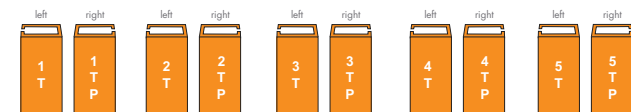

MAINETTI
SHAPING FASHION

ADULT SIZERS

WOMEN

TOPS
2 Sided Sizer
Color: PMS 172C

BOTTOMS
3 Sided Sizer
Color: PMS 172C

MEN

TOPS
2 Sided Sizer
Color: PMS 172C

TOPS
3 Sided Sizer
Color: PMS 172C

BOTTOMS
3 Sided Sizer
Color: PMS 172C

CHILDREN SIZERS

BABY

3 Sided Sizer
Color: PMS 172C

TODDLER

2 Sided Sizer
Color: PMS 172C

KIDS

3 Sided Sizer
Color: PMS 172C

2 Sided Sizer
Color: PMS 172C