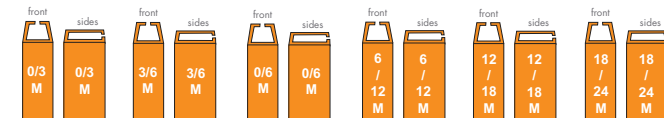

MAINETTI
SHAPING FASHION

CHILDREN

TOPS	ITEM NO.	DESCRIPTION	MATERIAL / HOOK	COLOR
	LB-495	10" Top, No Logo	(PP) / Plastic	Natural
	LB-496	12" Top, No Logo	(PP) / Plastic	Natural
	LB-489	14" Top, No Logo	(PP) / Plastic	Natural
	LB-472	15" Top, No Logo	(PP) / Plastic	Natural
	LB-217	12" Top Heavy, No Logo	(PP) / Plastic	Natural
	LB-210	15" Top Heavy, No Logo	(PP) / Plastic	Natural
BOTTOMS	ITEM NO.	DESCRIPTION	MATERIAL / HOOK	COLOR
	LB-1004	8" Bottom, No Logo	(PP) / Plastic	Natural
	LB-1001	10" Bottom, No Logo	(PP) / Plastic	Natural
	LB-1002	12" Bottom, No Logo	(PP) / Plastic	Natural
	LB-1104	8" Bottom, No Logo	(PP) / Plastic	Natural
	LB-1100	10" Bottom, No Logo	(PP) / Plastic	Natural
	SETS	ITEM NO.	DESCRIPTION	MATERIAL / HOOK
	LB-410	10" Set with 4" Drop, No Logo	(PP) / Plastic	Natural
	LB-420	10" Set with 7" Drop, No Logo	(PP) / Plastic	Natural
	LB-429	12" Set with 4" Drop, No Logo	(PP) / Plastic	Natural
	LB-422	12" Set with 7" Drop, No Logo	(PP) / Plastic	Natural
	LB-425	15" Set with 7" Drop, No Logo	(PP) / Plastic	Natural
	LB-4653	8.5" 3 pc Set, No Logo	(PP) / Plastic	Natural
		LB-4654	8.5" 4 pc Set, No Logo	(PP) / Plastic
		LB-4655	8.5" 5 pc Set, No Logo	(PP) / Plastic

MAINETTI
SHAPING FASHION

ADULT SIZERS

WOMEN

TOPS
2 Sided Sizer
Color: PMS 172C

BOTTOMS
3 Sided Sizer
Color: PMS 172C

MEN

TOPS
2 Sided Sizer
Color: PMS 172C

TOPS
3 Sided Sizer
Color: PMS 172C

BOTTOMS
3 Sided Sizer
Color: PMS 172C

CHILDREN SIZERS

BABY

3 Sided Sizer
Color: PMS 172C

TODDLER

2 Sided Sizer
Color: PMS 172C

KIDS

3 Sided Sizer
Color: PMS 172C