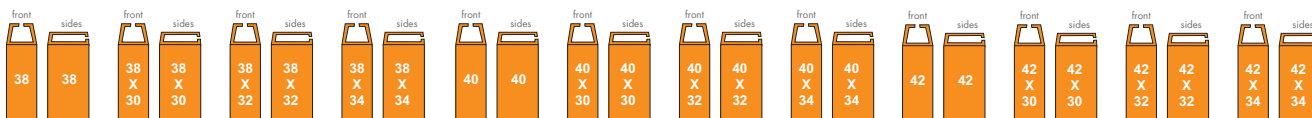

MAINETTI
SHAPING FASHION

CHILDREN

TOPS	ITEM NO.	DESCRIPTION	MATERIAL / HOOK	COLOR
	LB-495	10" Top, No Logo	(PP) / Plastic	Natural
	LB-496	12" Top, No Logo	(PP) / Plastic	Natural
	LB-489	14" Top, No Logo	(PP) / Plastic	Natural
	LB-472	15" Top, No Logo	(PP) / Plastic	Natural
	LB-217	12" Top Heavy, No Logo	(PP) / Plastic	Natural
	LB-210	15" Top Heavy, No Logo	(PP) / Plastic	Natural
BOTTOMS	ITEM NO.	DESCRIPTION	MATERIAL / HOOK	COLOR
	LB-1004	8" Bottom, No Logo	(PP) / Plastic	Natural
	LB-1001	10" Bottom, No Logo	(PP) / Plastic	Natural
	LB-1002	12" Bottom, No Logo	(PP) / Plastic	Natural
	LB-1104	8" Bottom, No Logo	(PP) / Plastic	Natural
	LB-1100	10" Bottom, No Logo	(PP) / Plastic	Natural
	SETS	ITEM NO.	DESCRIPTION	MATERIAL / HOOK
	LB-410	10" Set with 4" Drop, No Logo	(PP) / Plastic	Natural
	LB-420	10" Set with 7" Drop, No Logo	(PP) / Plastic	Natural
	LB-429	12" Set with 4" Drop, No Logo	(PP) / Plastic	Natural
	LB-422	12" Set with 7" Drop, No Logo	(PP) / Plastic	Natural
	LB-425	15" Set with 7" Drop, No Logo	(PP) / Plastic	Natural
	LB-4653	8.5" 3 pc Set, No Logo	(PP) / Plastic	Natural
		LB-4654	8.5" 4 pc Set, No Logo	(PP) / Plastic
		LB-4655	8.5" 5 pc Set, No Logo	(PP) / Plastic

MAINETTI
SHAPING FASHION

ADULT SIZERS

WOMEN

TOPS
2 Sided Sizer
Color: PMS 172C

BOTTOMS
3 Sided Sizer
Color: PMS 172C

MEN

TOPS
2 Sided Sizer
Color: PMS 172C

TOPS
3 Sided Sizer
Color: PMS 172C

BOTTOMS
3 Sided Sizer
Color: PMS 172C

CHILDREN SIZERS

BABY

3 Sided Sizer
Color: PMS 172C

TODDLER

2 Sided Sizer
Color: PMS 172C

KIDS

3 Sided Sizer
Color: PMS 172C