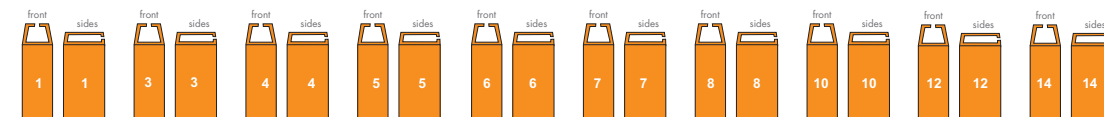

MAINETTI
SHAPING FASHION

CHILDREN

TOPS	ITEM NO.	DESCRIPTION	MATERIAL / HOOK	COLOR
	LB-495	10" Top, No Logo	(PP) / Plastic	Natural
	LB-496	12" Top, No Logo	(PP) / Plastic	Natural
	LB-489	14" Top, No Logo	(PP) / Plastic	Natural
	LB-472	15" Top, No Logo	(PP) / Plastic	Natural
	LB-217	12" Top Heavy, No Logo	(PP) / Plastic	Natural
	LB-210	15" Top Heavy, No Logo	(PP) / Plastic	Natural
BOTTOMS	ITEM NO.	DESCRIPTION	MATERIAL / HOOK	COLOR
	LB-1004	8" Bottom, No Logo	(PP) / Plastic	Natural
	LB-1001	10" Bottom, No Logo	(PP) / Plastic	Natural
	LB-1002	12" Bottom, No Logo	(PP) / Plastic	Natural
	LB-1104	8" Bottom, No Logo	(PP) / Plastic	Natural
	LB-1100	10" Bottom, No Logo	(PP) / Plastic	Natural
	SETS	ITEM NO.	DESCRIPTION	MATERIAL / HOOK
	LB-410	10" Set with 4" Drop, No Logo	(PP) / Plastic	Natural
	LB-420	10" Set with 7" Drop, No Logo	(PP) / Plastic	Natural
	LB-429	12" Set with 4" Drop, No Logo	(PP) / Plastic	Natural
	LB-422	12" Set with 7" Drop, No Logo	(PP) / Plastic	Natural
	LB-425	15" Set with 7" Drop, No Logo	(PP) / Plastic	Natural
	LB-4653	8.5" 3 pc Set, No Logo	(PP) / Plastic	Natural
		LB-4654	8.5" 4 pc Set, No Logo	(PP) / Plastic
		LB-4655	8.5" 5 pc Set, No Logo	(PP) / Plastic

MAINETTI
SHAPING FASHION

ADULT SIZERS

WOMEN

TOPS
2 Sided Sizer
Color: PMS 172C

BOTTOMS
3 Sided Sizer
Color: PMS 172C

MEN

TOPS
2 Sided Sizer
Color: PMS 172C

TOPS
3 Sided Sizer
Color: PMS 172C

BOTTOMS
3 Sided Sizer
Color: PMS 172C

CHILDREN SIZERS

BABY

3 Sided Sizer
Color: PMS 172C

TODDLER

2 Sided Sizer
Color: PMS 172C

KIDS

3 Sided Sizer
Color: PMS 172C

2 Sided Sizer
Color: PMS 172C