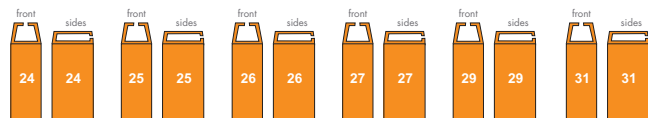

MAINETTI
SHAPING FASHION

CHILDREN

TOPS	ITEM NO.	DESCRIPTION	MATERIAL / HOOK	COLOR
	LB-495	10" Top, No Logo	(PP) / Plastic	Natural
	LB-496	12" Top, No Logo	(PP) / Plastic	Natural
	LB-489	14" Top, No Logo	(PP) / Plastic	Natural
	LB-472	15" Top, No Logo	(PP) / Plastic	Natural
	LB-217	12" Top Heavy, No Logo	(PP) / Plastic	Natural
	LB-210	15" Top Heavy, No Logo	(PP) / Plastic	Natural
BOTTOMS	ITEM NO.	DESCRIPTION	MATERIAL / HOOK	COLOR
	LB-1004	8" Bottom, No Logo	(PP) / Plastic	Natural
	LB-1001	10" Bottom, No Logo	(PP) / Plastic	Natural
	LB-1002	12" Bottom, No Logo	(PP) / Plastic	Natural
	LB-1104	8" Bottom, No Logo	(PP) / Plastic	Natural
	LB-1100	10" Bottom, No Logo	(PP) / Plastic	Natural
	SETS	ITEM NO.	DESCRIPTION	MATERIAL / HOOK
	LB-410	10" Set with 4" Drop, No Logo	(PP) / Plastic	Natural
	LB-420	10" Set with 7" Drop, No Logo	(PP) / Plastic	Natural
	LB-429	12" Set with 4" Drop, No Logo	(PP) / Plastic	Natural
	LB-422	12" Set with 7" Drop, No Logo	(PP) / Plastic	Natural
	LB-425	15" Set with 7" Drop, No Logo	(PP) / Plastic	Natural
	LB-4653	8.5" 3 pc Set, No Logo	(PP) / Plastic	Natural
		LB-4654	8.5" 4 pc Set, No Logo	(PP) / Plastic
		LB-4655	8.5" 5 pc Set, No Logo	(PP) / Plastic

MAINETTI
SHAPING FASHION

ADULT SIZERS

WOMEN

TOPS
2 Sided Sizer
Color: PMS 172C

BOTTOMS
3 Sided Sizer
Color: PMS 172C

MEN

TOPS
2 Sided Sizer
Color: PMS 172C

TOPS
3 Sided Sizer
Color: PMS 172C

BOTTOMS
3 Sided Sizer
Color: PMS 172C

CHILDREN SIZERS

BABY

3 Sided Sizer
Color: PMS 172C

TODDLER

2 Sided Sizer
Color: PMS 172C

KIDS

3 Sided Sizer
Color: PMS 172C