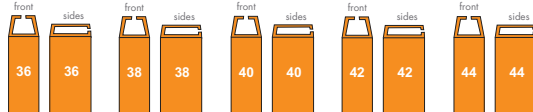

MAINETTI
SHAPING FASHION

CHILDREN

TOPS	ITEM NO.	DESCRIPTION	MATERIAL / HOOK	COLOR
	LB-495	10" Top, No Logo	(PP) / Plastic	Natural
	LB-496	12" Top, No Logo	(PP) / Plastic	Natural
	LB-489	14" Top, No Logo	(PP) / Plastic	Natural
	LB-472	15" Top, No Logo	(PP) / Plastic	Natural
	LB-217	12" Top Heavy, No Logo	(PP) / Plastic	Natural
	LB-210	15" Top Heavy, No Logo	(PP) / Plastic	Natural
BOTTOMS	ITEM NO.	DESCRIPTION	MATERIAL / HOOK	COLOR
	LB-1004	8" Bottom, No Logo	(PP) / Plastic	Natural
	LB-1001	10" Bottom, No Logo	(PP) / Plastic	Natural
	LB-1002	12" Bottom, No Logo	(PP) / Plastic	Natural
	LB-1104	8" Bottom, No Logo	(PP) / Plastic	Natural
	LB-1100	10" Bottom, No Logo	(PP) / Plastic	Natural
	SETS	ITEM NO.	DESCRIPTION	MATERIAL / HOOK
	LB-410	10" Set with 4" Drop, No Logo	(PP) / Plastic	Natural
	LB-420	10" Set with 7" Drop, No Logo	(PP) / Plastic	Natural
	LB-429	12" Set with 4" Drop, No Logo	(PP) / Plastic	Natural
	LB-422	12" Set with 7" Drop, No Logo	(PP) / Plastic	Natural
	LB-425	15" Set with 7" Drop, No Logo	(PP) / Plastic	Natural
	LB-4653	8.5" 3 pc Set, No Logo	(PP) / Plastic	Natural
		LB-4654	8.5" 4 pc Set, No Logo	(PP) / Plastic
		LB-4655	8.5" 5 pc Set, No Logo	(PP) / Plastic

MAINETTI
SHAPING FASHION

ADULT SIZERS

WOMEN

TOPS
2 Sided Sizer
Color: PMS 172C

BOTTOMS
3 Sided Sizer
Color: PMS 172C

MEN

TOPS
2 Sided Sizer
Color: PMS 172C

TOPS
3 Sided Sizer
Color: PMS 172C

BOTTOMS
3 Sided Sizer
Color: PMS 172C

CHILDREN SIZERS

BABY

3 Sided Sizer
Color: PMS 172C

TODDLER

2 Sided Sizer
Color: PMS 172C

KIDS

3 Sided Sizer
Color: PMS 172C