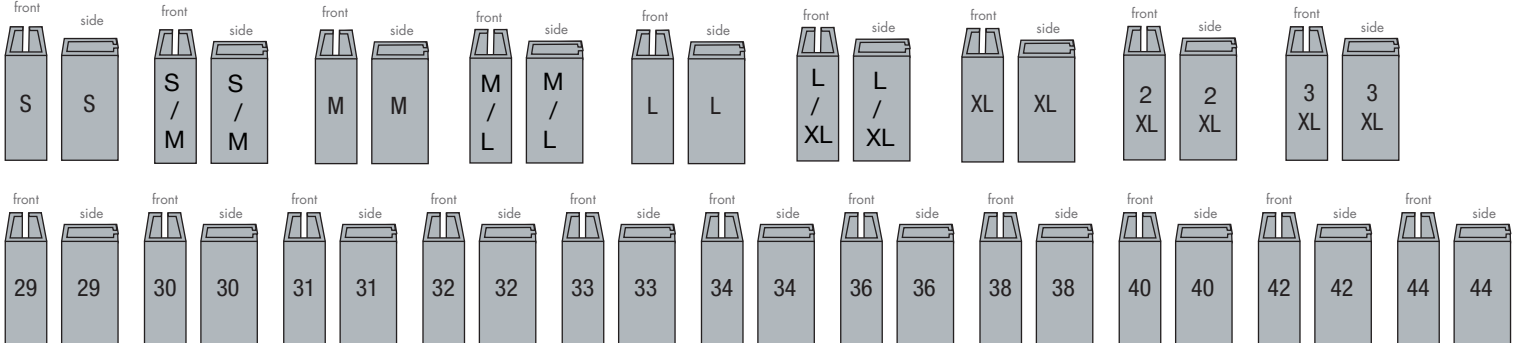

SIZER COLOR CHART

NOTE: All colors are illustrative only, consult the PMS chart for actual colors. Colored sizers have black lettering except where shown in white.

LADIES' PMS 1795c

LADIES' PLUS White

LADIES' SLEEPWEAR Black

LADIES' SCRUBS PMS 2385c

MEN'S SIZES PMS 429c

MAINETTI

SHAPING FASHION

DOLLAR GENERAL®

PAGE 2 OF 3

SIZER COLOR CHART

NOTE: All colors are illustrative only, consult the PMS chart for actual colors. Colored sizers have black lettering except where shown in white.