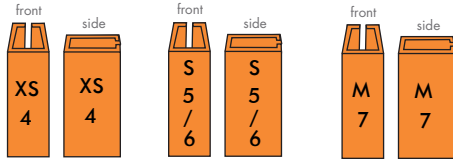

NOTE: All colors are illustrative only, consult the PMS chart for actual colors. Colored sizers have black lettering except where shown in white.

KIDS' SLEEPWEAR PMS 1585c

GIRLS' SLEEPWEAR PMS 1585c

LITTLE BOYS' SLEEPWEAR PMS 1585c