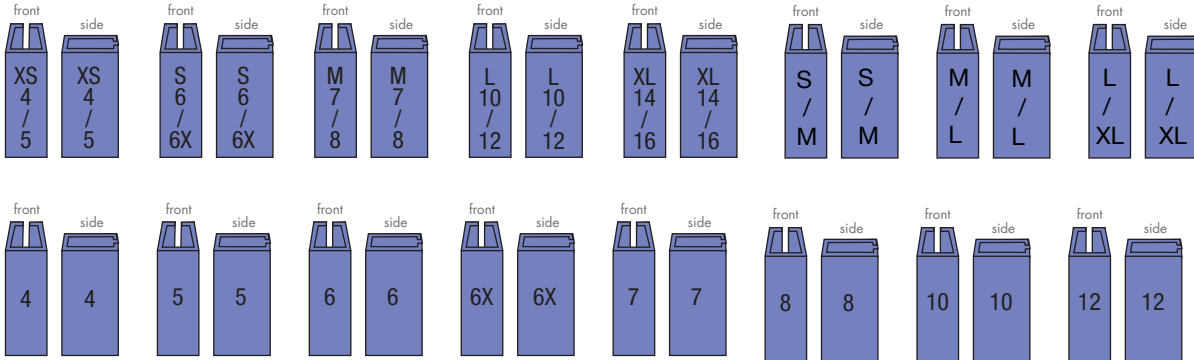

LADIES' SCRUBS PMS 2385c

MEN'S SIZES PMS 429c

MAINETTI

SHAPING FASHION

DOLLAR GENERAL®

PAGE 2 OF 3

SIZER COLOR CHART

NOTE: All colors are illustrative only, consult the PMS chart for actual colors. Colored sizers have black lettering except where shown in white.

NEWBORN (GIRL & BOY) PMS 116c

INFANT GIRL PMS 670c

TODDLER GIRL PMS 191c

INFANT BOY PMS 283c

TODDLER BOY PMS 286c

GIRLS SIZES PMS 272u

LITTLE BOYS' SIZES PMS 354c

SIZER COLOR CHART

NOTE: All colors are illustrative only, consult the PMS chart for actual colors. Colored sizers have black lettering except where shown in white.

KIDS' SLEEPWEAR PMS 1585c

GIRLS' SLEEPWEAR PMS 1585c

LITTLE BOYS' SLEEPWEAR PMS 1585c