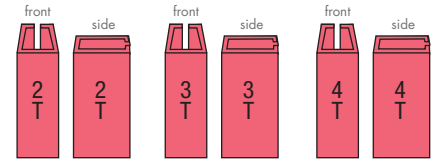

TODDLER GIRL PMS 191c