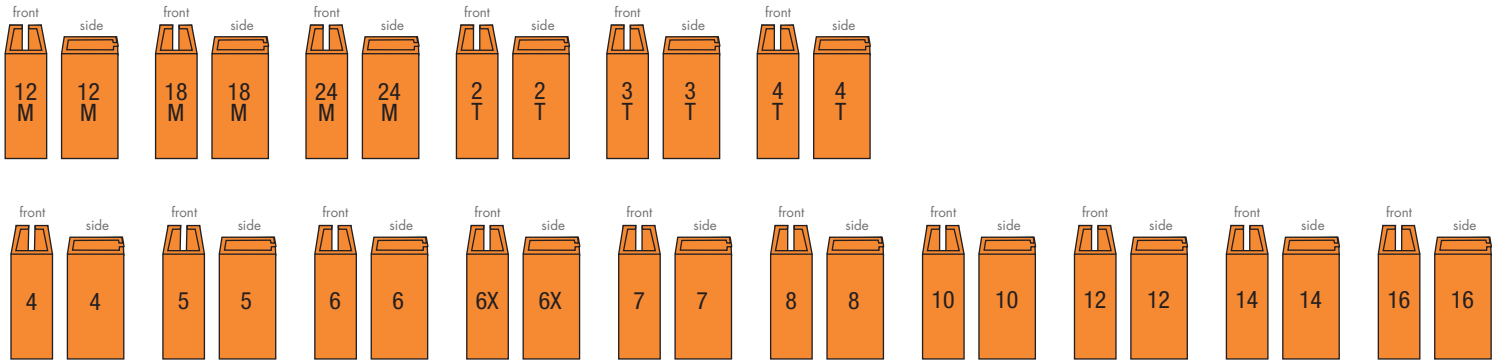

MAINETTI
SHAPING FASHION

DOLLAR GENERAL®

FRAMES	ITEM NO.	DESCRIPTION	MATERIAL / HOOK	COLOR
	DG401	10" Double Top with 1.25" Drop	(PP) / Plastic	Natural
	DG951 DG959	10" x 8.5" Frame 12" x 10" Frame	(PP) / Plastic (PP) / Plastic	Natural Natural
	DG410 DG429	10" Set Hanger with 4" Drop 12" Set Hanger with 4" Drop	(PP) / Plastic (PP) / Plastic	Natural Natural
	DG425	15" Set Hanger with 7" Drop	(PP) / Plastic	Natural
	DG4410 DG4412	10" Double Top with 7" Bottom Set 12" Double Top with 8" Bottom Set	(PP) / Plastic (PP) / Plastic	Natural Natural

LADIES' SCRUBS PMS 2385c

MEN'S SIZES PMS 429c

MAINETTI

SHAPING FASHION

DOLLAR GENERAL®

PAGE 2 OF 3

SIZER COLOR CHART

NOTE: All colors are illustrative only, consult the PMS chart for actual colors. Colored sizers have black lettering except where shown in white.

NEWBORN (GIRL & BOY) PMS 116c

INFANT GIRL PMS 670c

TODDLER GIRL PMS 191c

INFANT BOY PMS 283c

TODDLER BOY PMS 286c

GIRLS SIZES PMS 272u

LITTLE BOYS' SIZES PMS 354c

SIZER COLOR CHART

NOTE: All colors are illustrative only, consult the PMS chart for actual colors. Colored sizers have black lettering except where shown in white.

KIDS' SLEEPWEAR PMS 1585c

GIRLS' SLEEPWEAR PMS 1585c

LITTLE BOYS' SLEEPWEAR PMS 1585c