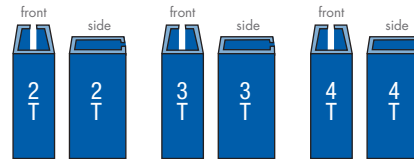

LADIES' SCRUBS PMS 2385c

MEN'S SIZES PMS 429c

MAINETTI

SHAPING FASHION

DOLLAR GENERAL®

PAGE 2 OF 3

SIZER COLOR CHART

NOTE: All colors are illustrative only, consult the PMS chart for actual colors. Colored sizers have black lettering except where shown in white.

NEWBORN (GIRL & BOY) PMS 116c

INFANT GIRL PMS 670c

TODDLER GIRL PMS 191c

INFANT BOY PMS 283c

TODDLER BOY PMS 286c

GIRLS SIZES PMS 272u

LITTLE BOYS' SIZES PMS 354c

SIZER COLOR CHART

NOTE: All colors are illustrative only, consult the PMS chart for actual colors. Colored sizers have black lettering except where shown in white.

KIDS' SLEEPWEAR PMS 1585c

GIRLS' SLEEPWEAR PMS 1585c

LITTLE BOYS' SLEEPWEAR PMS 1585c