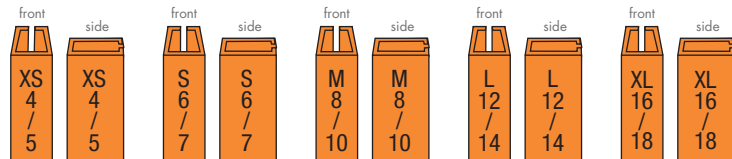

BOYS' SLEEPWEAR PMS 1585c

INTIMATES

PMS 354c

PMS 1795c

PMS 7684c

PMS 267c

PMS 2385c

PMS 1585c

PMS 312c

PMS 354c

PMS 1795c

PMS 7684c

PMS 267c

PMS 2385c