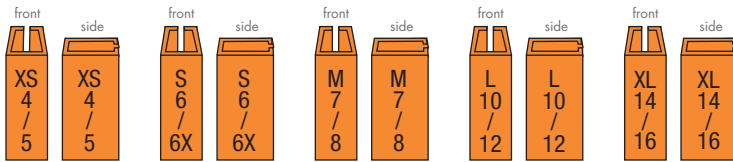

MAINETTI
SHAPING FASHION

DOLLAR GENERAL®

FRAMES	ITEM NO.	DESCRIPTION	MATERIAL / HOOK	COLOR
	DG401	10" Double Top with 1.25" Drop	(PP) / Plastic	Natural
	DG951 DG959	10" x 8.5" Frame 12" x 10" Frame	(PP) / Plastic (PP) / Plastic	Natural Natural
	DG410 DG429	10" Set Hanger with 4" Drop 12" Set Hanger with 4" Drop	(PP) / Plastic (PP) / Plastic	Natural Natural
	DG425	15" Set Hanger with 7" Drop	(PP) / Plastic	Natural
	DG4410 DG4412	10" Double Top with 7" Bottom Set 12" Double Top with 8" Bottom Set	(PP) / Plastic (PP) / Plastic	Natural Natural

LADIES' SCRUBS PMS 2385c

MEN'S SIZES PMS 429c

MAINETTI

SHAPING FASHION

DOLLAR GENERAL®

PAGE 2 OF 3

SIZER COLOR CHART

NOTE: All colors are illustrative only, consult the PMS chart for actual colors. Colored sizers have black lettering except where shown in white.

NEWBORN (GIRL & BOY) PMS 116c

INFANT GIRL PMS 670c

TODDLER GIRL PMS 191c

INFANT BOY PMS 283c

TODDLER BOY PMS 286c

GIRLS SIZES PMS 272u

LITTLE BOYS' SIZES PMS 354c

SIZER COLOR CHART

NOTE: All colors are illustrative only, consult the PMS chart for actual colors. Colored sizers have black lettering except where shown in white.

KIDS' SLEEPWEAR PMS 1585c

GIRLS' SLEEPWEAR PMS 1585c

LITTLE BOYS' SLEEPWEAR PMS 1585c