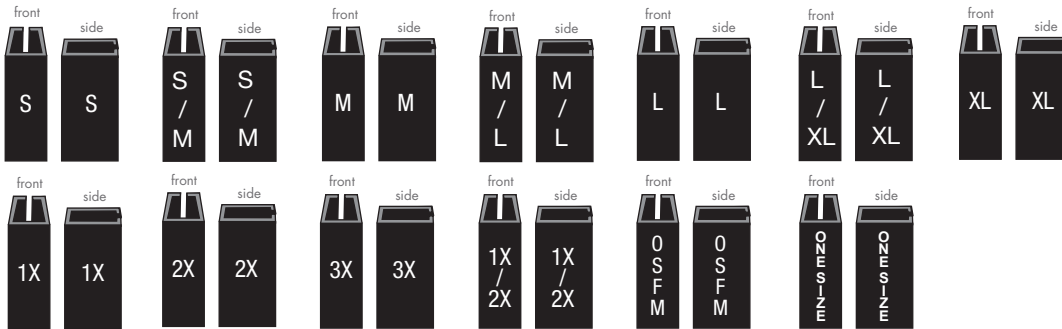

MAINETTI
SHAPING FASHION

DOLLAR GENERAL®

FRAMES	ITEM NO.	DESCRIPTION	MATERIAL / HOOK	COLOR
	DG401	10" Double Top with 1.25" Drop	(PP) / Plastic	Natural
	DG951 DG959	10" x 8.5" Frame 12" x 10" Frame	(PP) / Plastic (PP) / Plastic	Natural Natural
	DG410 DG429	10" Set Hanger with 4" Drop 12" Set Hanger with 4" Drop	(PP) / Plastic (PP) / Plastic	Natural Natural
	DG425	15" Set Hanger with 7" Drop	(PP) / Plastic	Natural
	DG4410 DG4412	10" Double Top with 7" Bottom Set 12" Double Top with 8" Bottom Set	(PP) / Plastic (PP) / Plastic	Natural Natural

INTIMATE	ITEM NO.	DESCRIPTION	MATERIAL / HOOK	COLOR
	WP25	10" Bra and Panty	(PP) / Plastic	Natural

ACCESSORIES	ITEM NO.	DESCRIPTION	MATERIAL / HOOK	COLOR
	STI	Colored Side Sizer		
	TC2000	Colored Top Sizer		

SIZER COLOR CHART

NOTE: All colors are illustrative only, consult the PMS chart for actual colors. Colored sizers have black lettering except where shown in white.

LADIES' PMS 1795c

LADIES' PLUS White

LADIES' SLEEPWEAR Black

LADIES' SCRUBS PMS 2385c

MEN'S SIZES PMS 429c

MAINETTI

SHAPING FASHION

DOLLAR GENERAL®

PAGE 2 OF 3

SIZER COLOR CHART

NOTE: All colors are illustrative only, consult the PMS chart for actual colors. Colored sizers have black lettering except where shown in white.