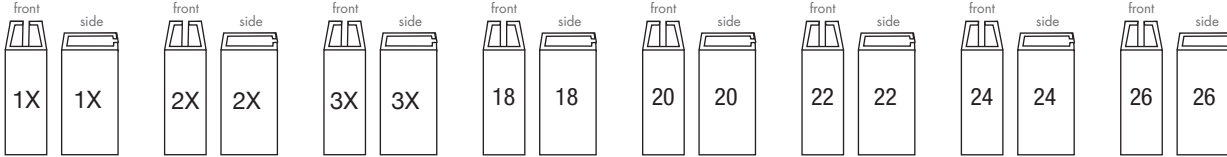

MAINETTI
SHAPING FASHION

DOLLAR GENERAL®

FRAMES	ITEM NO.	DESCRIPTION	MATERIAL / HOOK	COLOR
	DG401	10" Double Top with 1.25" Drop	(PP) / Plastic	Natural
	DG951 DG959	10" x 8.5" Frame 12" x 10" Frame	(PP) / Plastic (PP) / Plastic	Natural Natural
	DG410 DG429	10" Set Hanger with 4" Drop 12" Set Hanger with 4" Drop	(PP) / Plastic (PP) / Plastic	Natural Natural
	DG425	15" Set Hanger with 7" Drop	(PP) / Plastic	Natural
	DG4410 DG4412	10" Double Top with 7" Bottom Set 12" Double Top with 8" Bottom Set	(PP) / Plastic (PP) / Plastic	Natural Natural

SWIMWEAR	ITEM NO.	DESCRIPTION	MATERIAL / HOOK	COLOR
	DG8108 DG8110 DG8112 DG8114	8" Swimwear Hanger 10" Swimwear Hanger 12" Swimwear Hanger 14" Swimwear Hanger	(PP) / Plastic (PP) / Plastic (PP) / Plastic (PP) / Plastic	Natural Natural Natural Natural

INTIMATE	ITEM NO.	DESCRIPTION	MATERIAL / HOOK	COLOR
	WP25	10" Bra and Panty	(PP) / Plastic	Natural

ACCESSORIES	ITEM NO.	DESCRIPTION	MATERIAL / HOOK	COLOR
	STI	Colored Side Sizer		
	TC2000	Colored Top Sizer		

SIZER COLOR CHART

NOTE: All colors are illustrative only, consult the PMS chart for actual colors. Colored sizers have black lettering except where shown in white.

LADIES' PMS 1795c

LADIES' PLUS White

LADIES' SLEEPWEAR Black