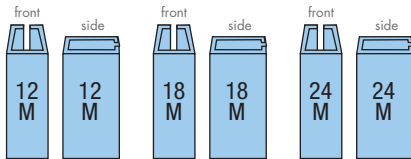

MAINETTI
SHAPING FASHION

DOLLAR GENERAL®

FRAMES	ITEM NO.	DESCRIPTION	MATERIAL / HOOK	COLOR
	DG401	10" Double Top with 1.25" Drop	(PP) / Plastic	Natural
	DG951 DG959	10" x 8.5" Frame 12" x 10" Frame	(PP) / Plastic (PP) / Plastic	Natural Natural
	DG410 DG429	10" Set Hanger with 4" Drop 12" Set Hanger with 4" Drop	(PP) / Plastic (PP) / Plastic	Natural Natural
	DG425	15" Set Hanger with 7" Drop	(PP) / Plastic	Natural
	DG4410 DG4412	10" Double Top with 7" Bottom Set 12" Double Top with 8" Bottom Set	(PP) / Plastic (PP) / Plastic	Natural Natural

LADIES' SCRUBS PMS 2385c

MEN'S SIZES PMS 429c

MAINETTI

SHAPING FASHION

DOLLAR GENERAL®

PAGE 2 OF 3

SIZER COLOR CHART

NOTE: All colors are illustrative only, consult the PMS chart for actual colors. Colored sizers have black lettering except where shown in white.

NEWBORN (GIRL & BOY) PMS 116c

INFANT GIRL PMS 670c

TODDLER GIRL PMS 191c

INFANT BOY PMS 283c

TODDLER BOY PMS 286c

GIRLS SIZES PMS 272u

LITTLE BOYS' SIZES PMS 354c

SIZER COLOR CHART

NOTE: All colors are illustrative only, consult the PMS chart for actual colors. Colored sizers have black lettering except where shown in white.

KIDS' SLEEPWEAR PMS 1585c

GIRLS' SLEEPWEAR PMS 1585c

LITTLE BOYS' SLEEPWEAR PMS 1585c