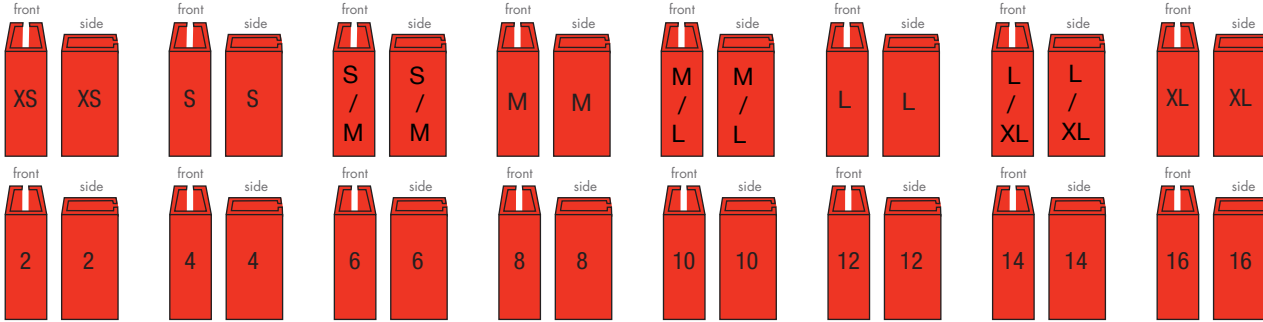

MAINETTI
SHAPING FASHION

DOLLAR GENERAL®

FRAMES	ITEM NO.	DESCRIPTION	MATERIAL / HOOK	COLOR
	DG401	10" Double Top with 1.25" Drop	(PP) / Plastic	Natural
	DG951 DG959	10" x 8.5" Frame 12" x 10" Frame	(PP) / Plastic (PP) / Plastic	Natural Natural
	DG410 DG429	10" Set Hanger with 4" Drop 12" Set Hanger with 4" Drop	(PP) / Plastic (PP) / Plastic	Natural Natural
	DG425	15" Set Hanger with 7" Drop	(PP) / Plastic	Natural
	DG4410 DG4412	10" Double Top with 7" Bottom Set 12" Double Top with 8" Bottom Set	(PP) / Plastic (PP) / Plastic	Natural Natural

SWIMWEAR	ITEM NO.	DESCRIPTION	MATERIAL / HOOK	COLOR
	DG8108 DG8110 DG8112 DG8114	8" Swimwear Hanger 10" Swimwear Hanger 12" Swimwear Hanger 14" Swimwear Hanger	(PP) / Plastic (PP) / Plastic (PP) / Plastic (PP) / Plastic	Natural Natural Natural Natural

INTIMATE	ITEM NO.	DESCRIPTION	MATERIAL / HOOK	COLOR
	WP25	10" Bra and Panty	(PP) / Plastic	Natural

ACCESSORIES	ITEM NO.	DESCRIPTION	MATERIAL / HOOK	COLOR
	STI	Colored Side Sizer		
	TC2000	Colored Top Sizer		

SIZER COLOR CHART

NOTE: All colors are illustrative only, consult the PMS chart for actual colors. Colored sizers have black lettering except where shown in white.

LADIES' PMS 1795c

LADIES' PLUS White

LADIES' SLEEPWEAR Black