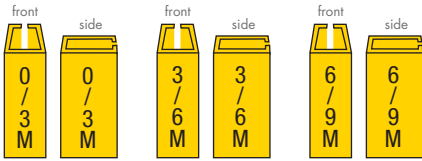

MAINETTI
SHAPING FASHION

DOLLAR GENERAL®

FRAMES	ITEM NO.	DESCRIPTION	MATERIAL / HOOK	COLOR
	DG401	10" Double Top with 1.25" Drop	(PP) / Plastic	Natural
	DG951 DG959	10" x 8.5" Frame 12" x 10" Frame	(PP) / Plastic (PP) / Plastic	Natural Natural
	DG410 DG429	10" Set Hanger with 4" Drop 12" Set Hanger with 4" Drop	(PP) / Plastic (PP) / Plastic	Natural Natural
	DG425	15" Set Hanger with 7" Drop	(PP) / Plastic	Natural
	DG4410 DG4412	10" Double Top with 7" Bottom Set 12" Double Top with 8" Bottom Set	(PP) / Plastic (PP) / Plastic	Natural Natural

SIZER COLOR CHART

NOTE: All colors are illustrative only, consult the PMS chart for actual colors. Colored sizers have black lettering except where shown in white.

LADIES' PMS 1795c

LADIES' PLUS White

LADIES' SLEEPWEAR Black

LADIES' SCRUBS PMS 2385c

MEN'S SIZES PMS 429c

MAINETTI

SHAPING FASHION

DOLLAR GENERAL®

PAGE 2 OF 3

SIZER COLOR CHART

NOTE: All colors are illustrative only, consult the PMS chart for actual colors. Colored sizers have black lettering except where shown in white.

NEWBORN (GIRL & BOY) PMS 116c

INFANT GIRL PMS 670c

TODDLER GIRL PMS 191c

INFANT BOY PMS 283c

TODDLER BOY PMS 286c

GIRLS SIZES PMS 272u

LITTLE BOYS' SIZES PMS 354c

SIZER COLOR CHART