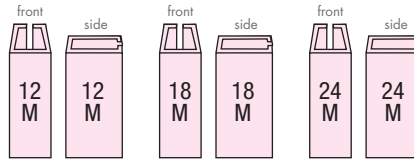

INFANT GIRL PMS 670c