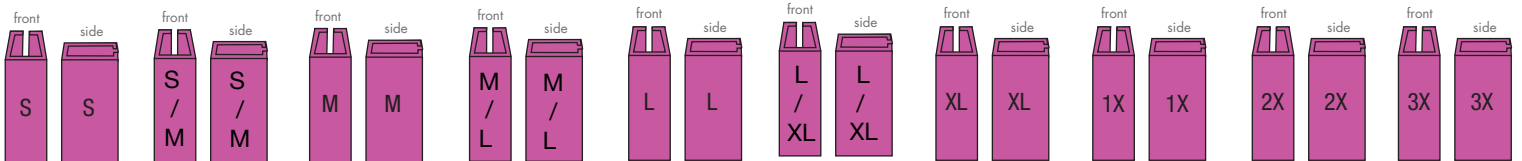

MAINETTI
SHAPING FASHION

DOLLAR GENERAL®

FRAMES	ITEM NO.	DESCRIPTION	MATERIAL / HOOK	COLOR
	DG401	10" Double Top with 1.25" Drop	(PP) / Plastic	Natural
	DG951 DG959	10" x 8.5" Frame 12" x 10" Frame	(PP) / Plastic (PP) / Plastic	Natural Natural
	DG410 DG429	10" Set Hanger with 4" Drop 12" Set Hanger with 4" Drop	(PP) / Plastic (PP) / Plastic	Natural Natural
	DG425	15" Set Hanger with 7" Drop	(PP) / Plastic	Natural
	DG4410 DG4412	10" Double Top with 7" Bottom Set 12" Double Top with 8" Bottom Set	(PP) / Plastic (PP) / Plastic	Natural Natural

INTIMATE	ITEM NO.	DESCRIPTION	MATERIAL / HOOK	COLOR
	WP25	10" Bra and Panty	(PP) / Plastic	Natural

ACCESSORIES	ITEM NO.	DESCRIPTION	MATERIAL / HOOK	COLOR
	STI	Colored Side Sizer		
	TC2000	Colored Top Sizer		

SIZER COLOR CHART

NOTE: All colors are illustrative only, consult the PMS chart for actual colors. Colored sizers have black lettering except where shown in white.

LADIES' PMS 1795c

LADIES' PLUS White

LADIES' SLEEPWEAR Black

LADIES' SCRUBS PMS 2385c

MEN'S SIZES PMS 429c

MAINETTI

SHAPING FASHION

DOLLAR GENERAL®

PAGE 2 OF 3

SIZER COLOR CHART

NOTE: All colors are illustrative only, consult the PMS chart for actual colors. Colored sizers have black lettering except where shown in white.